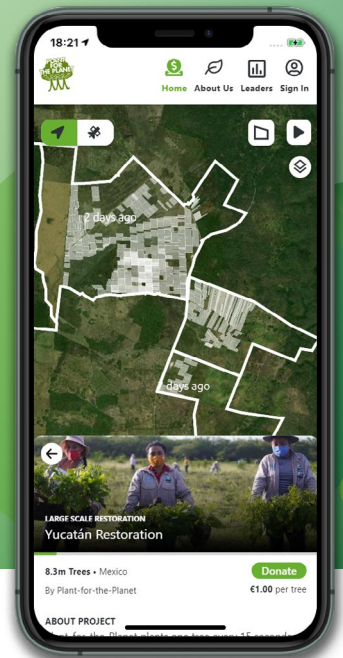

They are the only machines that (naturally) filter harmful CO₂ from the atmosphere and store the carbon in their wood and in the ground. Today there are three trillion trees worldwide. Only by protecting them and bringing back another one trillion lost trees, we can keep the impact of the climate crisis below 2° Celsius.

Trees are the easiest solution. Together we can trigger a positive chain reaction by sharing our planting successes with others.

Thank you for being a part of it!

Felix Finkbeiner

Felix Finkbeiner
Founder of Plant-for-the-Planet

Never stop planting!

Plant your own forest now!

Let trees grow to combat the climate crisis and help save the future of us children! You don't need a spade for this, just the Plant-for-the-Planet Platform. Planting trees has never been easier!
www.plant-for-the-planet.org

You can add more tree gifts anytime.
Or give trees to someone else yourself.

Stop talking. Start planting. Every tree counts!

„Stop talking. Start planting!“ That is how simple the request of the children and young people from Plant-for-the-Planet is. Talking alone cannot stop the melting of the glaciers. We have to take action. Trees are the easiest solution to extract the harmful greenhouse gas CO₂ from the atmosphere. And everyone can help easily.